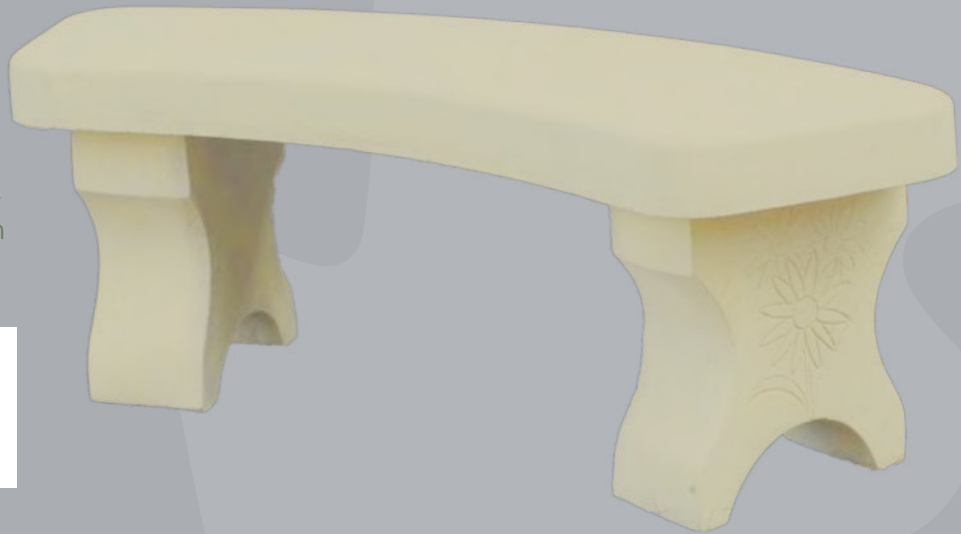

GG 6kg H42 x L23 cm

L35 21 kg H20 x W25cm

L35 ▶
Large In Loving
Memory

L19 10 kg H20 x W21cm

◀ L19
In Loving Memory

◀ T94
Woodland Bench

T94 60kg H34 x W31 x L99cm

T55 ▶
Daisy Bench